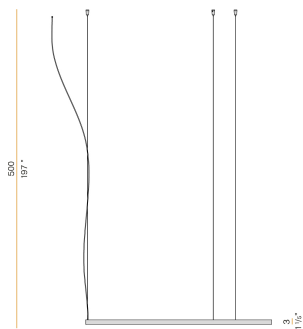

PANZERI

Zero Round

24V DC

M10330.125.0410

titanium

Data sheet

CODE	M10330.125.0410
SYSTEM POWER CONSUMPTION	62W
EFFICACY	82.24lm/W
LIGHT SOURCE	LED
LIGHT SOURCE LIFETIME	L70 (B50) 60.000h
COLOUR TEMPERATURE	3000K Ra>90
LIGHT DISTRIBUTION	diffused
POWER SUPPLY	24V DC
DRIVER	remote not included
LUMEN OUTPUT	5099lm
WEIGHT	1,06 Kg
PROTECTION DEGREE	IP20
COLOUR TOLLERANCES	SDCM 3
PACKING DIMENSIONS	135,0 x 135,0 x 18,0 cm

Single or multiple suspension lighting fixture for interiors, with direct and indirect light emission.

Bended extruded aluminium structure in white, black, bronze, mat brass or titanium polyacrylic paint.

Extruded polycarbonate diffuser with opaline finish.

Suspension kit with griplocks and 5m (196,9") long steel cables.

5m (196,9") long power cable in transparent PVC.

Provided without power canopy.

Technical drawing