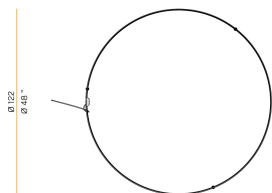

PANZERI

Zero Round

24V DC

M10330.125.0410

titanium

Data sheet

CODE	M10330.125.0410
SYSTEM POWER CONSUMPTION	62W
EFFICACY	82.24lm/W
LIGHT SOURCE	LED
LIGHT SOURCE LIFETIME	L70 (B50) 60.000h
COLOUR TEMPERATURE	3000K Ra>90
LIGHT DISTRIBUTION	diffused
POWER SUPPLY	24V DC
DRIVER	remote not included
LUMEN OUTPUT	5099lm
WEIGHT	1,06 Kg
PROTECTION DEGREE	IP20
COLOUR TOLLERANCES	SDCM 3
PACKING DIMENSIONS	135,0 x 135,0 x 18,0 cm

Single or multiple suspension lighting fixture for interiors, with direct and indirect light emission.

Bended extruded aluminium structure in white, black, bronze, mat brass or titanium polyacrylic paint.

Extruded polycarbonate diffuser with opaline finish.

Suspension kit with griplocks and 5m (196,9") long steel cables.

5m (196,9") long power cable in transparent PVC.

Provided without power canopy.

Technical drawing